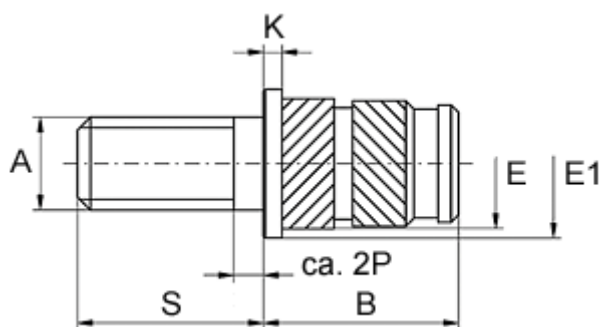

# Data Sheet

Article number: 12867000025880  
Description: KLEE-coil 867 000 025.880  
M2,5 Brass

## Measures

---

Flange diameter E1	= 5.6
Flange height	= 0.6
Male thread A	= M2,5x0,45
Min distance to edge W	= 2.3
Mounting length B	= 6.4
Outer diameter E	= 4.6
Pin length S	= 25
Recommended bore diameter W +0.1	= 4.0